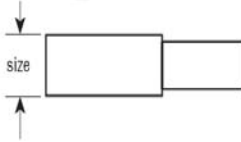

WAYTEK

Bullet Terminals

Female bullet connector

Male bullet connector

Male Bullet Connectors

Non-Insulated Butted

<u>Part No.</u>	<u>Size</u>	<u>Length</u>
30061	0.156	0.694
30067	0.056	0.754
31061	0.084	0.700
31067	0.084	0.754

Vinyl Insulated

<u>Part No.</u>	<u>Size</u>	<u>Length</u>
30561	0.156	0.89
30567	0.156	0.95
31561	0.156	0.89
31567	0.180	0.95

Nylon Insulated

<u>Part No.</u>	<u>Size</u>	<u>Length</u>
31761	0.156	0.85

Nylon Insulated w/Extra Sleeve

<u>Part No.</u>	<u>Size</u>	<u>Length</u>
30761	0.156	0.986
30767	0.180	1.046
31763	0.156	0.986
31767	0.180	1.046

WAYTEK

Bullet Terminals

Female bullet connector

Male bullet connector

Female Bullet Connectors