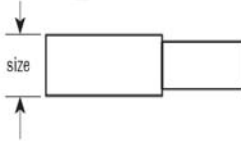

WAYTEK

Bullet Terminals

Female bullet connector

Male bullet connector

Male Bullet Connectors

Non-Insulated Butted

<u>Part No.</u>	<u>Size</u>	<u>Length</u>
30061	0.156	0.694
30067	0.056	0.754
31061	0.084	0.700
31067	0.084	0.754

Vinyl Insulated

<u>Part No.</u>	<u>Size</u>	<u>Length</u>
30561	0.156	0.89
30567	0.156	0.95
31561	0.156	0.89
31567	0.180	0.95

Nylon Insulated

<u>Part No.</u>	<u>Size</u>	<u>Length</u>
31761	0.156	0.85

Nylon Insulated w/Extra Sleeve

<u>Part No.</u>	<u>Size</u>	<u>Length</u>
30761	0.156	0.986
30767	0.180	1.046
31763	0.156	0.986
31767	0.180	1.046

WAYTEK

Bullet Terminals

Female bullet connector

Male bullet connector

Female Bullet Connectors

Nylon Insulated

<u>Part No.</u>	<u>Size</u>	<u>Length</u>
30566	0.18	1.01
30568	0.156	1.01
31566	0.18	1.01
31568	0.156	1.01

Nylon Insulated w/Extra Sleeve

<u>Part No.</u>	<u>Size</u>	<u>Length</u>
30766	0.18	1.01
30768	0.156	1.01
31766	0.18	1.01
31768	0.156	1.01