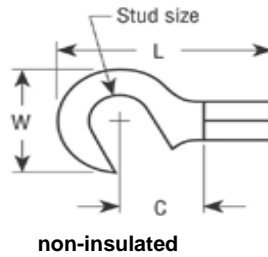

WAYTEK

Hook Terminals

Hooks

Non-Insulated Butted Seam

Part No.	Size	Wire Gauge	Length	Width	Center
30041	8	22-18	0.755	0.320	0.303
30042	10	22-18	0.755	0.320	0.303
31040	6	16-14	0.752	0.360	0.271
31041	8	16-14	0.752	0.360	0.271
31042	10	16-14	0.752	0.360	0.271
32040	6	12-10	0.775	0.382	0.303
32041	8	12-10	0.755	0.382	0.303
32042	10	12-10	0.775	0.382	0.303

Insulated Vinyl

Part No.	Size	Wire Gauge	Length	Width	Center
30541	8	22-18	0.951	0.320	0.303
30542	10	22-18	0.951	0.320	0.303
31540	6	16-14	0.948	.0880	0.271
31541	8	16-14	0.948	.0880	0.271
31542	10	16-14	0.948	.0880	0.271
32540	6	12-10	1.066	0.382	0.303
32541	8	12-10	1.066	0.382	0.303
32542	10	12-10	1.066	0.382	0.303

Insulated Nylon

Part No.	Size	Wire Gauge	Length	Width	Center
30741	8	22-18	0.949	0.320	0.303
30742	10	22-18	0.949	0.320	0.303
31740	6	16-14	0.946	0.360	0.271
31741	8	16-14	0.946	0.360	0.271
31742	10	16-14	0.946	0.360	0.271
32740	6	12-10	1.195	0.372	0.303
32741	8	12-10	1.195	0.372	0.303
32742	10	12-10	1.195	0.372	0.303